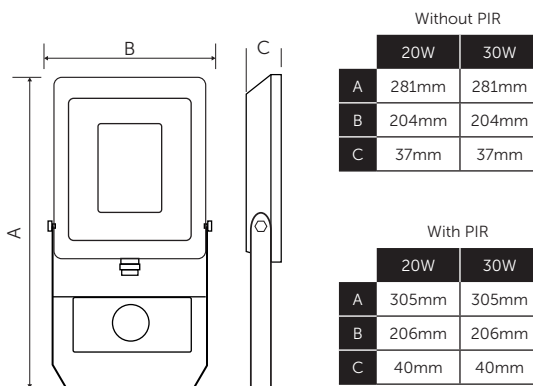

technical@bellighting.co.uk
sales@bellighting.co.uk